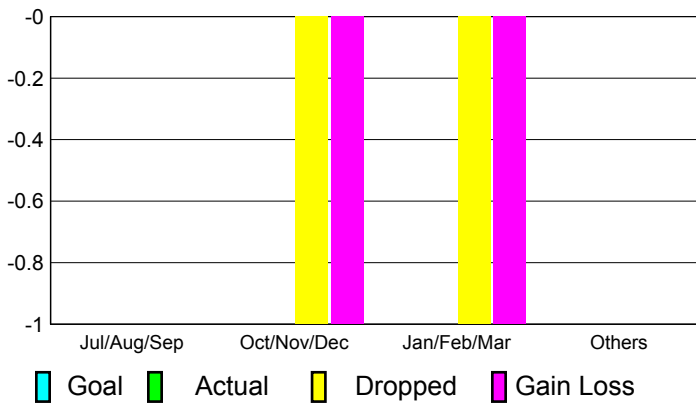

## CLUBS

**Club Results**  
2010-2011

**Clubs**  
2009-2010

Month	New Club Goal	Actual New Clubs	Actual Dropped Clubs	Gain/Loss of Clubs	Gain/Loss of Clubs
Jul/Aug/Sep	0	0	0	0	0
Oct/Nov/Dec	0	0	-1	-1	1
Jan/Feb/Mar	0	0	-1	-1	0
Apr/May/Jun	0	0	0	0	0
<b>Totals</b>	<b>0</b>	<b>0</b>	<b>-2</b>	<b>-2</b>	<b>1</b>

### Club Results 2010-2011

Goal, New, Dropped, Gain/Loss