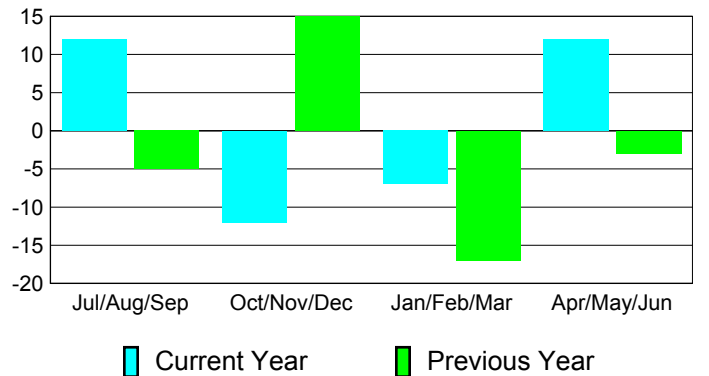

Gender Comparison 2010-2011

Jul/Aug/Sep

Oct/Nov/Dec

Jan/Feb/Mar

Apr/May/Jun

Male

Female