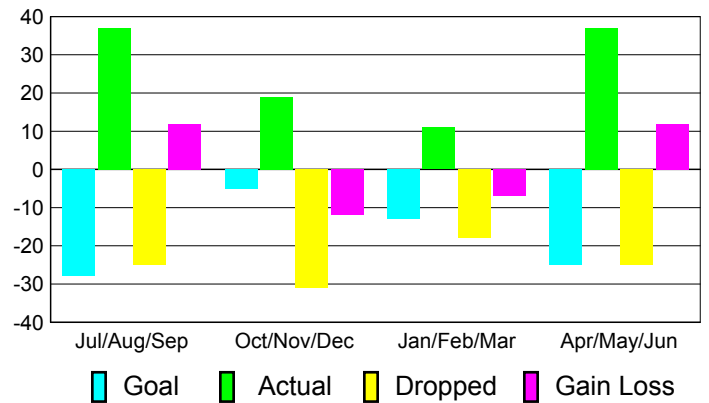

### YTD Status Quo Clubs 2010-2011

Status Quo Clubs Compared to Status Quo Members

## MEMBERSHIP

**Membership Results**  
2010-2011

**Membership**  
2009-2010

Month	Net Memb Goal	Actual New Memb	Actual Dropped Memb	Gain/Loss of Memb	Gain/Loss of Memb
Jul/Aug/Sep	-28	37	-25	12	-5
Oct/Nov/Dec	-5	19	-31	-12	15
Jan/Feb/Mar	-13	11	-18	-7	-17
Apr/May/Jun	-25	37	-25	12	-3
<b>Totals</b>	<b>-71</b>	<b>104</b>	<b>-99</b>	<b>5</b>	<b>-10</b>

### Membership Results 2010-2011

Goal, New, Dropped, Gain/Loss

### Comparison of Membership Gain/Loss

Current Year Compared to the Previous Year