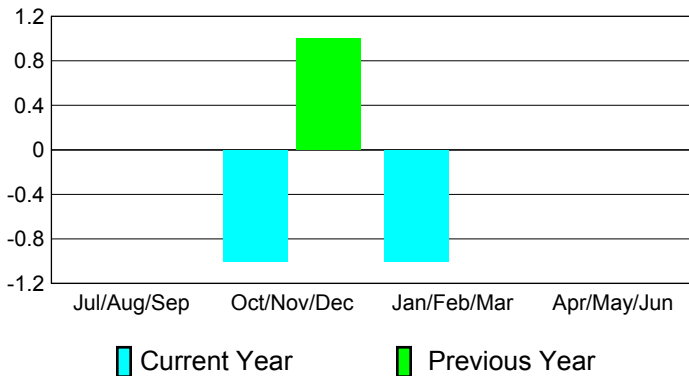

2010-2011 GMT Reports for District (or Undistricted) **District T 2**

GMT: **Mr. Pedro Mario Marrello**

Location: **CHILE**

GMT CA: **3**

CLUBS

Club Results
2010-2011

Clubs
2009-2010

Month	New Club Goal	Actual New Clubs	Actual Dropped Clubs	Gain/Loss of Clubs	Gain/Loss of Clubs
Jul/Aug/Sep	0	0	0	0	0
Oct/Nov/Dec	0	0	-1	-1	1
Jan/Feb/Mar	0	0	-1	-1	0
Apr/May/Jun	0	0	0	0	0
Totals	0	0	-2	-2	1

Club Results 2010-2011

Goal, New, Dropped, Gain/Loss

Comparison of Club Gain/Loss

Current Year Compared to the Previous Year

YTD Status Quo Clubs 2010-2011

Status Quo Clubs Compared to Status Quo Members

MEMBERSHIP

Membership Results
2010-2011

Membership
2009-2010

Month	Net Memb Goal	Actual New Memb	Actual Dropped Memb	Gain/Loss of Memb	Gain/Loss of Memb
Jul/Aug/Sep	-28	37	-25	12	-5
Oct/Nov/Dec	-5	19	-31	-12	15
Jan/Feb/Mar	-13	11	-18	-7	-17
Apr/May/Jun	-25	37	-25	12	-3
Totals	-71	104	-99	5	-10

Membership Results 2010-2011

Goal, New, Dropped, Gain/Loss

Comparison of Membership Gain/Loss

Current Year Compared to the Previous Year

Gender Comparison 2010-2011

Jul/Aug/Sep

Oct/Nov/Dec

Jan/Feb/Mar

Apr/May/Jun

Male

Female